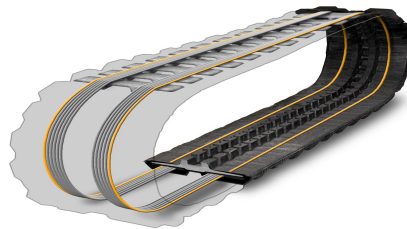

motiondynamics™

**motiondynamics™ PREMIUM Rubber Tracks
for Takeuchi TL130 Skid Steer Track Loaders**

motiondynamics™ PREMIUM Rubber Tracks for Takeuchi TL130 Skid Steer Track Loaders are the finest rubber tracks made today- featuring continuous wrap, corrosion resistant, **STAINLESS STEEL CABLES** for **STRENGTH** and **LONG LIFE**, premium-grade **VIRGIN RUBBER** and synthetic rubber compound blends for **MAXIMUM PROTECTION** against cracking, chunking, and abrasions, stainless steel and micro-fiber **PROTECTIVE BONDING MESH** designed to keep your tracks intact for **LONGEVITY**, our patented self-cleaning **MULTI-BAR TREAD PATTERN** and a scientifically engineered **DEDICATED TRACK DESIGN** to match your machine specifically which means true sprocket alignment, fewer undercarriage replacements, and an **OEM** quality fit!

Takeuchi TL130!

Right now, for a limited time, you can get (1) set of **PREMIUM motiondynamics™ Takeuchi TL130 Rubber Tracks** plus **FREE FREIGHT** and **WARRANTY!** Don't delay- **BUY YOUR SET NOW** and be ready for upcoming jobs!