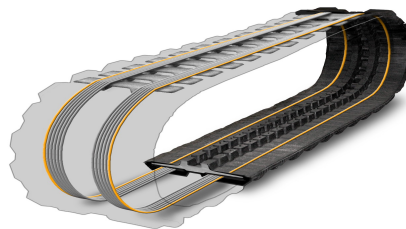

**motiondynamics™**

**motiondynamics™ PREMIUM Rubber Tracks  
for Takeuchi TL140 Skid Steer Track Loaders**

**motiondynamics™ PREMIUM Rubber Tracks for Takeuchi TL140 Skid Steer Track Loaders** are the finest rubber tracks made today- featuring continuous wrap, corrosion resistant, **STAINLESS STEEL CABLES** for **STRENGTH** and **LONG LIFE**, premium-grade **VIRGIN RUBBER** and synthetic rubber compound blends for **MAXIMUM PROTECTION** against cracking, chunking, and abrasions, stainless steel and micro-fiber **PROTECTIVE BONDING MESH** designed to keep your tracks intact for **LONGEVITY**, our patented self-cleaning **MULTI-BAR TREAD PATTERN** and a scientifically engineered **DEDICATED TRACK DESIGN** to match your machine specifically which means true sprocket alignment, fewer undercarriage replacements, and an **OEM** quality fit!

**Takeuchi TL140!**

Right now, for a limited time, you can get (1) set of **PREMIUM motiondynamics™ Takeuchi TL140 Rubber Tracks** plus **FREE FREIGHT** and **WARRANTY!** Don't delay- **BUY YOUR SET NOW** and be ready for upcoming jobs!