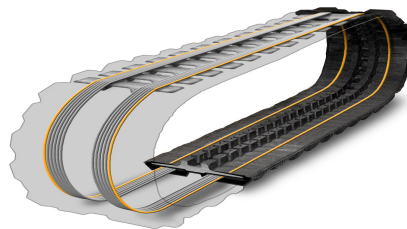

motiondynamics™

**motiondynamics™ PREMIUM Rubber Tracks
for Takeuchi TL150 Skid Steer Track Loaders**

motiondynamics™ PREMIUM Rubber Tracks for Takeuchi TL150 Skid Steer Track Loaders are the finest rubber tracks made today- featuring continuous wrap, corrosion resistant, **STAINLESS STEEL CABLES** for **STRENGTH** and **LONG LIFE**, premium-grade **VIRGIN RUBBER** and synthetic rubber compound blends for **MAXIMUM PROTECTION** against cracking, chunking, and abrasions, stainless steel and micro-fiber **PROTECTIVE BONDING MESH** designed to keep your tracks intact for **LONGEVITY**, our patented self-cleaning **MULTI-BAR TREAD PATTERN** and a scientifically engineered **DEDICATED TRACK DESIGN** to match your machine specifically which means true sprocket alignment, fewer undercarriage replacements, and an **OEM** quality fit!

Takeuchi TL150!

Right now, for a limited time, you can get (1) set of **PREMIUM motiondynamics™ Takeuchi TL150 Rubber Tracks** plus **FREE FREIGHT** and **WARRANTY!** Don't delay- **BUY YOUR SET NOW** and be ready for upcoming jobs!